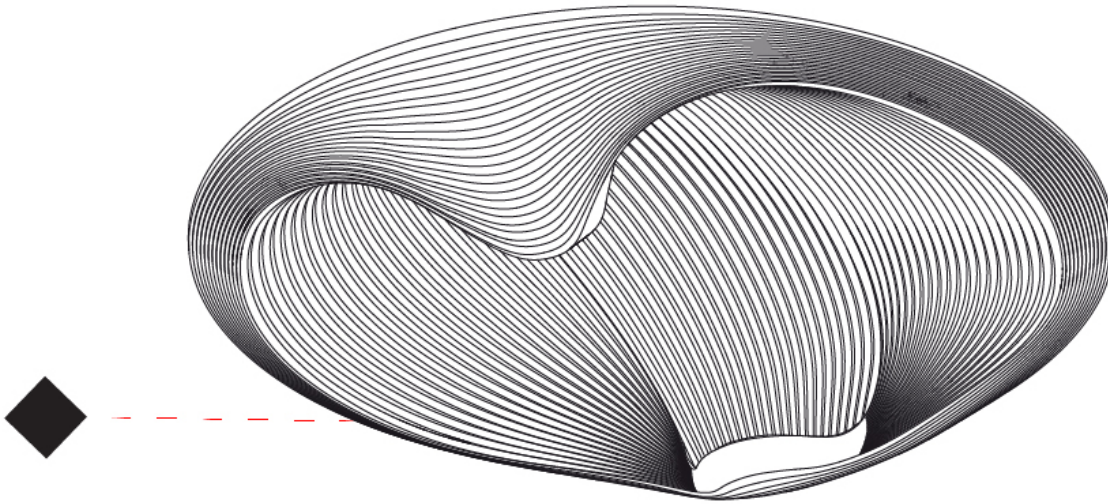

D32009

PROJECT

TYPE

SPECIFIER

QUANTITY

DATE