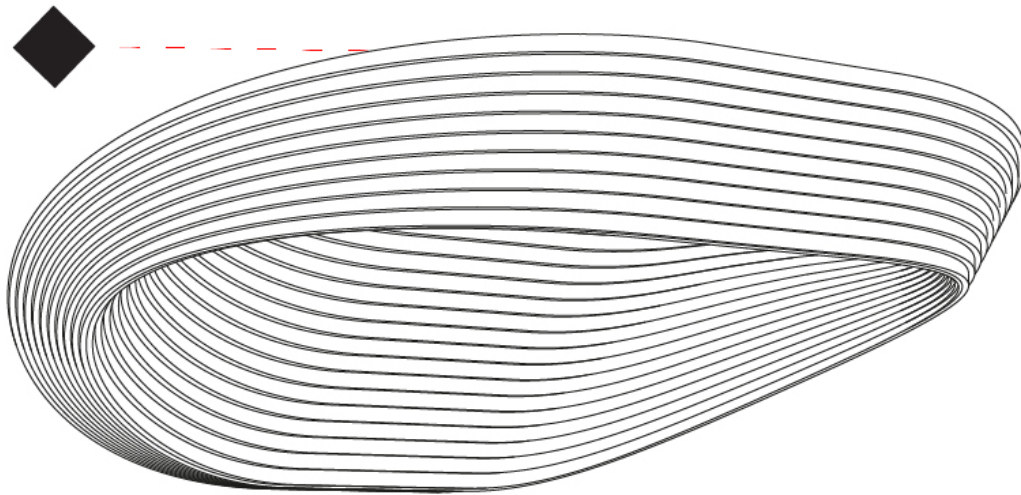

D33005

PROJECT

TYPE

SPECIFIER

QUANTITY

DATE