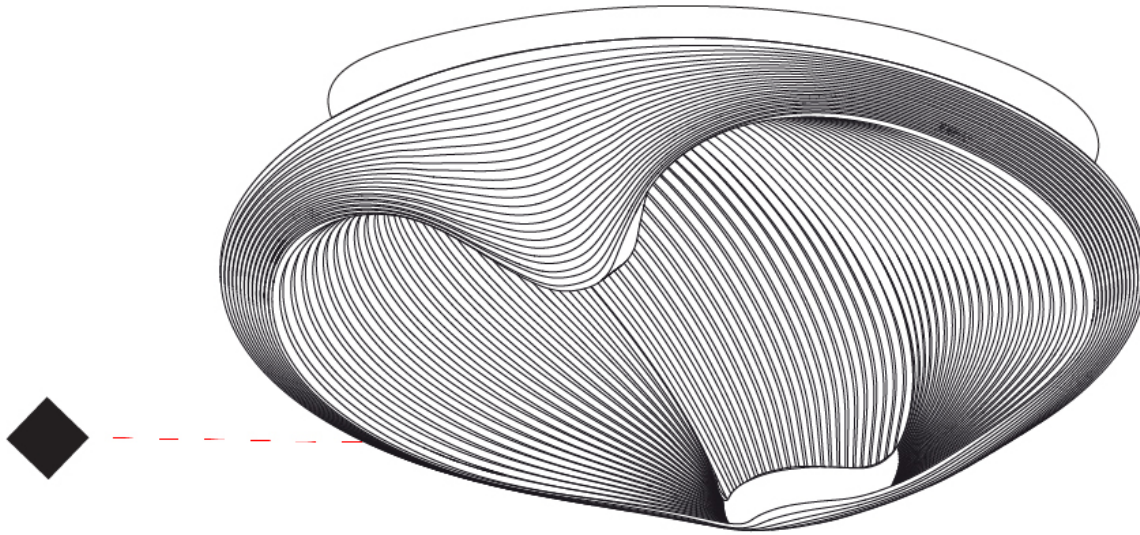

D32007

PROJECT

TYPE

SPECIFIER

QUANTITY

DATE

D