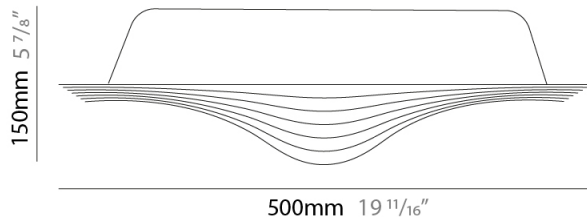

SESTESSA SURFACE

D32007

base number

1. To build a product code in our configurator select the specify button on the base model # product page
2. To build a manual product code on this datasheet choose from the options listed below in blue font and add the suffix to the base model #

GENERAL

Series: Sestessa

Brand: Cini & Nils

Division: Design

Mounting Type: Surface

Mounting Location: Ceiling

Subcategory: Ambient

PHYSICAL

Shape: Round

Diameter (mm): 500

Diameter (in): 19 ¹¹/₁₆

Height (mm): 150

Height (in): 5 ⁷/₈

Light Distribution: Indirect

Fixture Finish: WHI

Fixture Material: Aluminum

ELECTRICAL

Lamp Type: LED

Total Output Wattage (W): 52

Dimming: Tri-Mode (Non-Dimming and Phase Dimming (120Vac only) and 0-10V Dimming)

Driver Included: Yes

Driver Location: Integrated

Driver Type: Constant Current - Universal

Driver Class: Class 2

Input Voltage (V): 120 - 277

Constant Current (MA): 700

LED

Number of LEDs: 2

Color Temperature (°K): 2800

Nominal Lumen (lm): 4800

CRI: >95 CRI

Lamp Life (hrs): 50000

OPTICAL

RATINGS AND CERTIFICATIONS

Certified By: Certified for North American Standards

IP rating: IP20