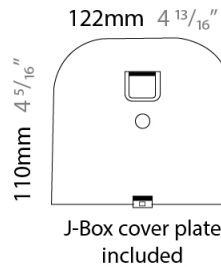

PROJECT	_____
TYPE	_____
SPECIFIER	_____
QUANTITY	_____
DATE	_____

SESTESSA SURFACE

D33008

base number

1. To build a product code in our configurator select the specify button on the base model # product page
2. To build a manual product code on this datasheet choose from the options listed below in blue font and add the suffix to the base model #

GENERAL

Series: Sestessa
Brand: Cini & Nils
Division: Design
Mounting Type: Surface
Mounting Location: Wall
Subcategory: Ambient

PHYSICAL

Length (mm): 240
Length (in): 9 ⁷/₁₆"
Width (mm): 50
Width (in): 1 ¹⁵/₁₆"
Height (mm): 90
Height (in): 3 ⁹/₁₆"
Extension (mm): 175
Extension (in): 6 ⁷/₈"
Light Distribution: Indirect
Weight (kg): 1.0
Weight (lbs): 2.2
Fixture Finish: WHI
Fixture Material: Aluminum

ELECTRICAL

Lamp Type: LED
Total Output Wattage (W): 20
Dimming: Tri-Mode (Non-Dimming and Phase Dimming (120Vac only) and 0-10V Dimming)
Driver Included: Yes
Driver Location: Integrated
Driver Type: Constant Current - Universal
Driver Class: Class 2
Input Voltage (V): 120 - 277
Constant Current (MA): 500

LED

Number of LEDs: 1
Color Temperature (°K): 2800
Nominal Lumen (lm): 1700
CRI: >80 CRI
Efficiency (%): 99.4
Lamp Life (hrs): 50000

OPTICAL

RATINGS AND CERTIFICATIONS

Certified By: Certified for North American Standards
IP rating: IP20