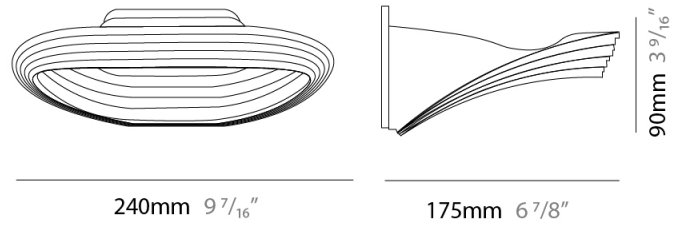

PROJECT	_____
TYPE	_____
SPECIFIER	_____
QUANTITY	_____
DATE	_____

SESTESSA SURFACE

D33009

base number

1. To build a product code in our configurator select the specify button on the base model # product page
2. To build a manual product code on this datasheet choose from the options listed below in blue font and add the suffix to the base model #

GENERAL

Series: Sestessa
Brand: Cini & Nils
Division: Design
Mounting Type: Surface
Mounting Location: Wall
Subcategory: Ambient

PHYSICAL

Length (mm): 240
Length (in): 9 7/16
Height (mm): 90
Height (in): 3 9/16
Extension (mm): 175
Extension (in): 6 7/8
Light Distribution: Indirect
Weight (kg): 1.0
Weight (lbs): 2.2
Fixture Finish: WHI
Fixture Material: Aluminum

ELECTRICAL

Lamp Type: LED
Total Output Wattage (W): 20
Dimming: Tri-Mode (Non-Dimming and Phase Dimming (120Vac only) and 0-10V Dimming)
Driver Included: Yes
Driver Location: Integrated
Driver Type: Constant Current - Universal
Driver Class: Class 2
Input Voltage (V): 120 - 277
Constant Current (MA): 500

LED

Number of LEDs: 1
Color Temperature (°K): 2800
Nominal Lumen (lm): 1300
CRI: >95 CRI
Lamp Life (hrs): 50000

OPTICAL

RATINGS AND CERTIFICATIONS

Certified By: Certified for North American Standards
IP rating: IP20