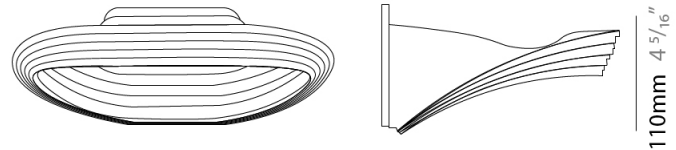

SESTESSA SURFACE

D33004

base number

1. To build a product code in our configurator select the specify button on the base model # product page
2. To build a manual product code on this datasheet choose from the options listed below in blue font and add the suffix to the base model #

GENERAL

Series: Sestessa
Brand: Cini & Nils
Division: Design
Mounting Type: Surface
Mounting Location: Wall
Subcategory: Ambient

PHYSICAL

Length (mm): 330
Length (in): 13
Height (mm): 110
Height (in): 4 ⁵/₁₆
Extension (mm): 240
Extension (in): 9 ⁷/₁₆
Light Distribution: Indirect
Fixture Finish: WHI
Fixture Material: Aluminum

ELECTRICAL

Lamp Type: LED
Total Output Wattage (W): 20
Dimming: Tri-Mode (Non-Dimming and Phase Dimming (120Vac only) and 0-10V Dimming)
Driver Included: Yes
Driver Location: Integrated
Driver Type: Constant Current - Universal
Driver Class: Class 2
Input Voltage (V): 120 - 277
Constant Current (MA): 500

LED

Number of LEDs: 1
Color Temperature (°K): 2800
Nominal Lumen (lm): 2000
CRI: >80 CRI
Lamp Life (hrs): 50000

OPTICAL

RATINGS AND CERTIFICATIONS

Certified By: Certified for North American Standards
IP rating: IP20

PROJECT	
TYPE	
SPECIFIER	
QUANTITY	
DATE	

330mm 13"

240mm 9 ⁷/₁₆"

110mm 4 ⁵/₁₆"