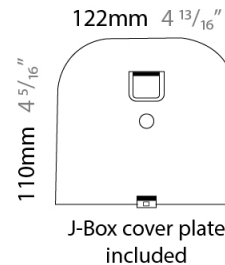

PROJECT	_____
TYPE	_____
SPECIFIER	_____
QUANTITY	_____
DATE	_____

SESTESSA SURFACE

D33009

base number

1. To build a product code in our configurator select the specify button on the base model # product page
2. To build a manual product code on this datasheet choose from the options listed below in blue font and add the suffix to the base model #

GENERAL

Series: Sestessa
Brand: Cini & Nils
Division: Design
Mounting Type: Surface
Mounting Location: Wall
Subcategory: Ambient

PHYSICAL

Length (mm): 240
Length (in): 9 7/16
Height (mm): 90
Height (in): 3 9/16
Extension (mm): 175
Extension (in): 6 7/8
Light Distribution: Indirect
Weight (kg): 1.0
Weight (lbs): 2.2
Fixture Finish: WHI
Fixture Material: Aluminum

ELECTRICAL

Lamp Type: LED
Total Output Wattage (W): 20
Dimming: Tri-Mode (Non-Dimming and Phase Dimming (120Vac only) and 0-10V Dimming)
Driver Included: Yes
Driver Location: Integrated
Driver Type: Constant Current - Universal
Driver Class: Class 2
Input Voltage (V): 120 - 277
Constant Current (MA): 500

LED

Number of LEDs: 1
Color Temperature (°K): 2800
Nominal Lumen (lm): 1300
CRI: >95 CRI
Lamp Life (hrs): 50000

OPTICAL

RATINGS AND CERTIFICATIONS

Certified By: Certified for North American Standards
IP rating: IP20