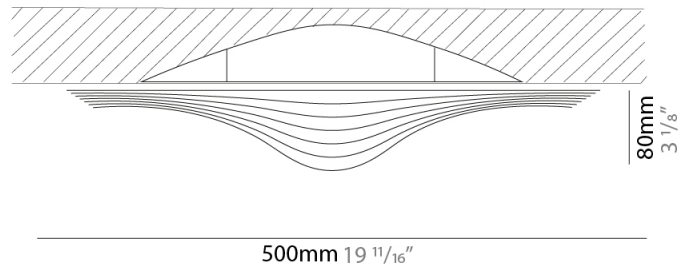

PROJECT
TYPE
SPECIFIER
QUANTITY
DATE

SESTESSA RECESSED

D32009

base number

1. To build a product code in our configurator select the specify button on the base model # product page
2. To build a manual product code on this datasheet choose from the options listed below in blue font and add the suffix to the base model #

GENERAL

Series: Sestessa
Brand: Cini & Nils
Division: Design
Mounting Type: Recessed
Mounting Location: Ceiling
Subcategory: Ambient

PHYSICAL

Diameter (mm): 500
Diameter (in): 19 11/16
Height (mm): 80
Height (in): 3 1/8
Light Distribution: Indirect
Fixture Finish: WHI
Fixture Material: Aluminum

ELECTRICAL

Lamp Type: LED
Total Output Wattage (W): 52
Dimming: Tri-Mode (Non-Dimming and Phase Dimming (120Vac only) and 0-10V Dimming)
Driver Included: Yes
Driver Location: Integrated
Driver Type: Constant Current - Universal
Driver Class: Class 2
Input Voltage (V): 120 - 277
Constant Current (MA): 700

LED

Number of LEDs: 2
Color Temperature (°K): 2800
Nominal Lumen (lm): 4800
CRI: >95 CRI
Lamp Life (hrs): 50000

OPTICAL

RATINGS AND CERTIFICATIONS

Certified By: Certified for North American Standards
IP rating: IP20